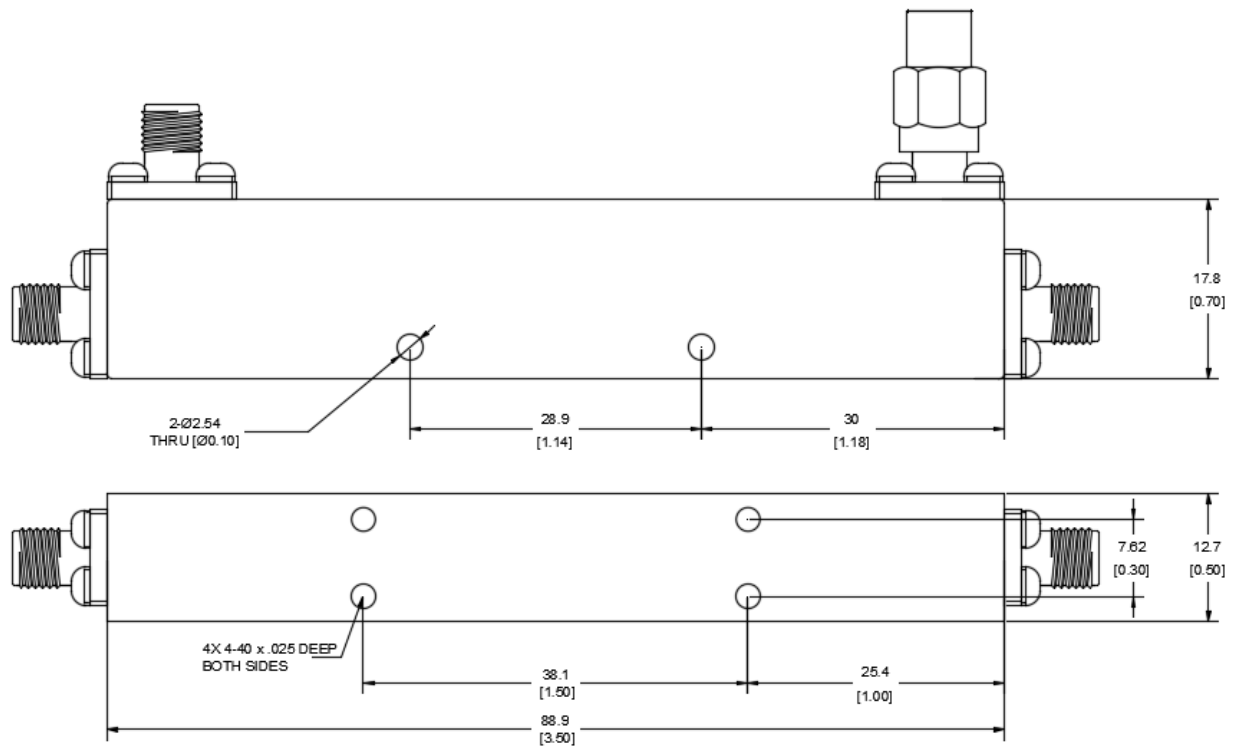

Product: 30db directional Coupler

Part Number: LDC-1/26.5-30S

Specification					
No.	Parameter	Minimum	Typical	Maximum	Units
1	Frequency range	1	-	26.5	GHz
2	Nominal Coupling		30		dB
4	Insertion Loss			1.1	db
5	Coupling Accuracy	-	-	±0.6	dB
6	Coupling Sensitivity to Frequency		-	±0.7	dB
7	Directivity	13			dB
8	VSWR	-	-	1.5	-
9	Power			20	W cw
10	Operating Temperature Range	-40	-	+85	°C
11	Impedance	-	50	-	Ω
12	Connecter	SMA-F			
13	Preferred finish	Yellow conductive oxidation			

Remarks:

1.Include Theoretical loss 0.004db 2.Power rating is for load vswr better than 1.20:1

Environmental Specifications	
Operational Temperature	-40°C~+85°C
Storage Temperature	-50°C~+95°C
Vibration	25gRMS (15 degrees 2KHz) endurance, 1 hour per axis
Humidity	100% RH at 35°C, 95%RH at 40°C
Shock	20G for 11msec half sine wave,3 axis both directions
Mechanical Specifications	
Housing	Aluminum
Connector	stainless steel
Female Contact:	gold plated beryllium brass
Rohs	compliant
Weight	0.2kg

No.89,Huahan Road, chenghua Zone Chengdu, Sichuan China Zip Code:610000

All Dimensions in mm

Outline Tolerances $\pm 0.5(0.02)$

Mounting Holes Tolerances $\pm 0.2(0.008)$

All Connectors: SMA-Female

TEST DATA