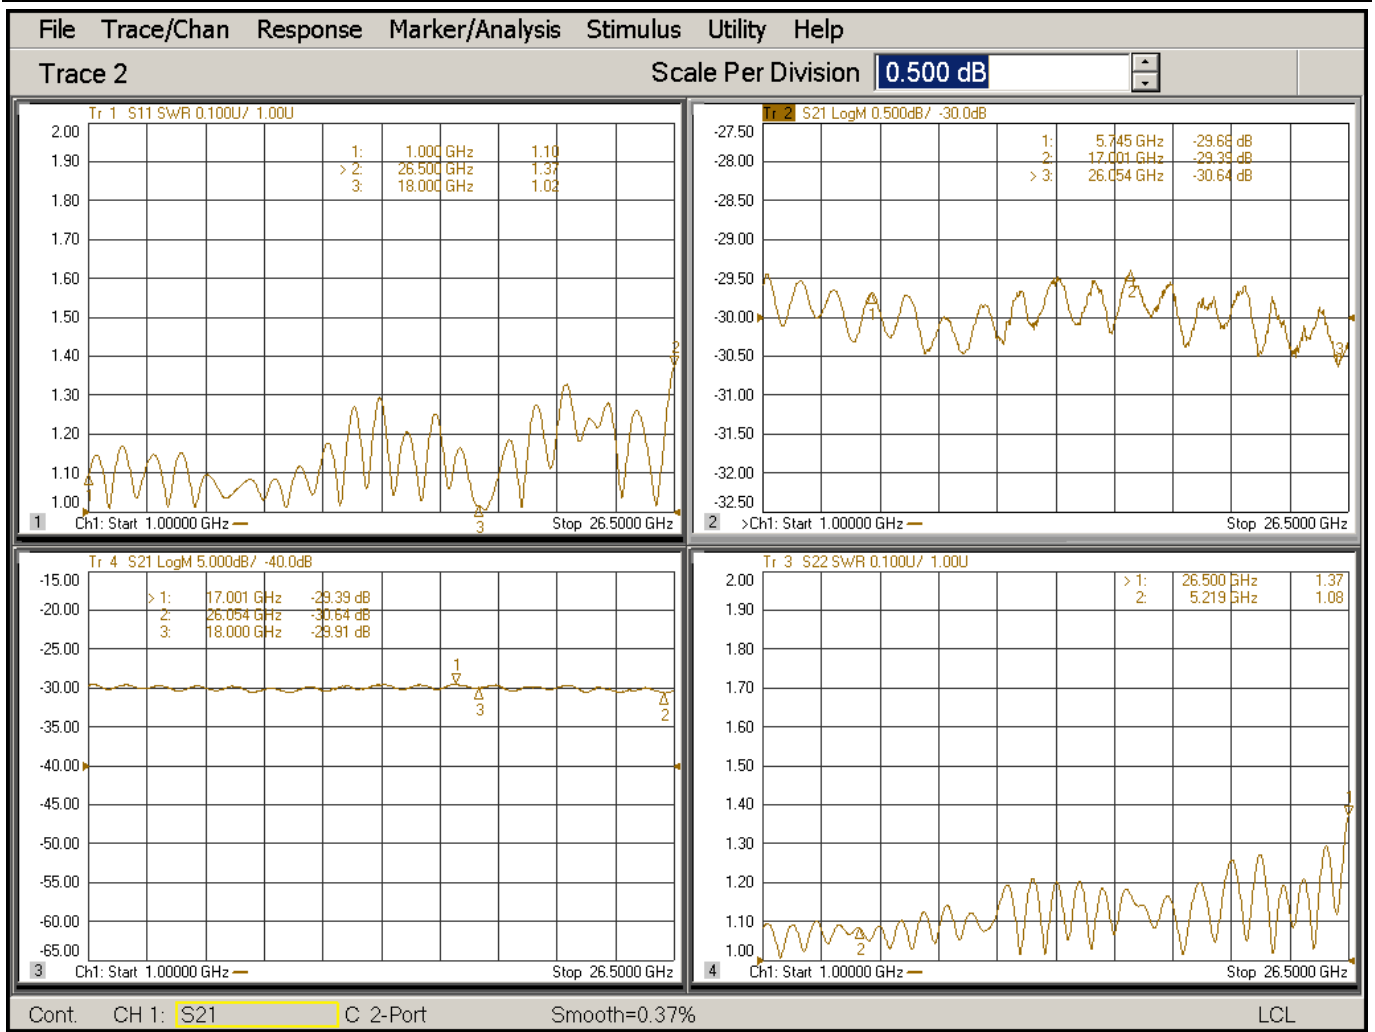

成都利德尔科技有限公司 ChengDu Leader Microwave Technology Co.,Ltd

电话: 028-65199117 传真: 028-65199116

http://www.leadermicrowave.com sales@leader-mw.com

TEL: +86-28-65199117 FAX: +86-28-65199116

Add: 中国 成都市成华区华翰路 89 号 610000

No.89,Huahan Road, chenghua Zone Chengdu, Sichuan China Zip Code:610000