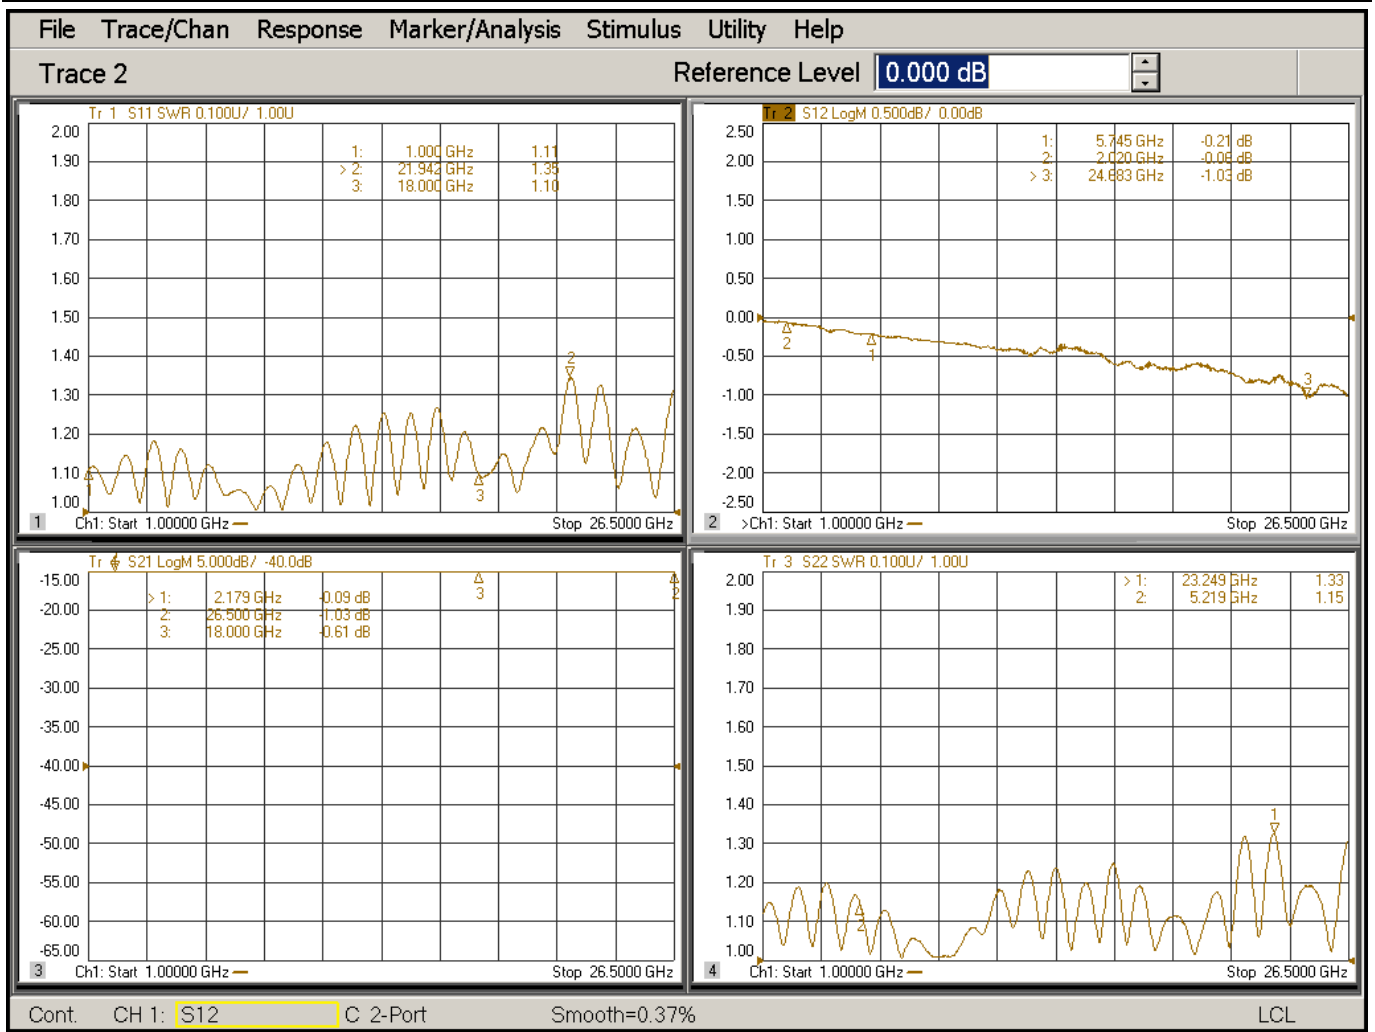

成都利德尔科技有限公司 ChengDu Leader Microwave Technology Co.,Ltd

电话: 028-65199117 传真: 028-65199116

http://www.leadermicrowave.com sales@leader-mw.com

TEL: +86-28-65199117 FAX: +86-28-65199116

Add: 中国 成都市成华区华翰路 89 号 610000

No.89,Huahan Road, chenghua Zone Chengdu, Sichuan China Zip Code:610000