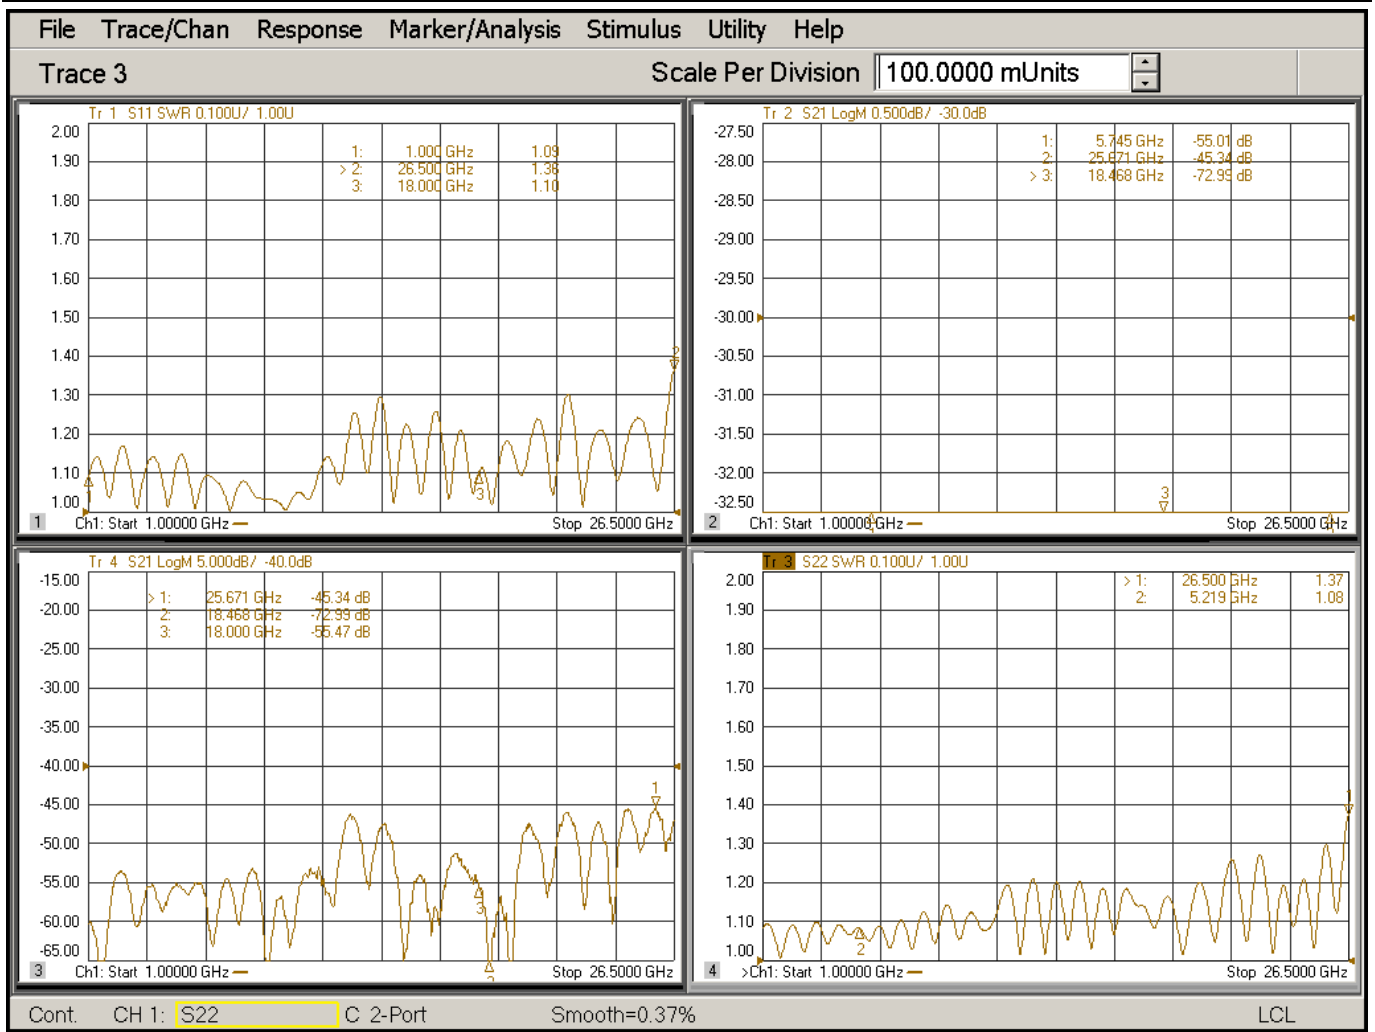

成都利德尔科技有限公司 ChengDu Leader Microwave Technology Co.,Ltd

电话: 028-65199117 传真: 028-65199116

http://www.leadermicrowave.com sales@leader-mw.com

TEL: +86-28-65199117 FAX: +86-28-65199116

Add: 中国 成都市成华区华翰路 89 号 610000

No.89,Huahan Road, chenghua Zone Chengdu, Sichuan China Zip Code:610000